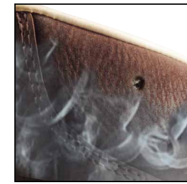

AIRPOWER® XR26

Art. No. 607207

CE EN ISO 20345:2011 S3 HRO HI CI WR SRC

Nubuk leather brown 1.8 – 2.0 mm, GORE-TEX® Performance, leg height 13,5 cm, antistatic, sole 012

Available sizes UK 6 – 12, Extra large sizes UK 13/14

607207

HAIX® Climate System

HAIX® Vario Wide Fit System

Upper Material

Nubuk leather, hydrophobic, breathable (5,0 mg/cm²/h), 1.8 – 2.0 mm thick

Inner Lining

GORE-TEX® Performance; 4-layer GORE-TEX® laminate, waterproof and breathable. Highly abrasion-resistant lining with fleece midlayer. Optimized climate comfort for all year seasons and excessive use. Increased chemical protection.